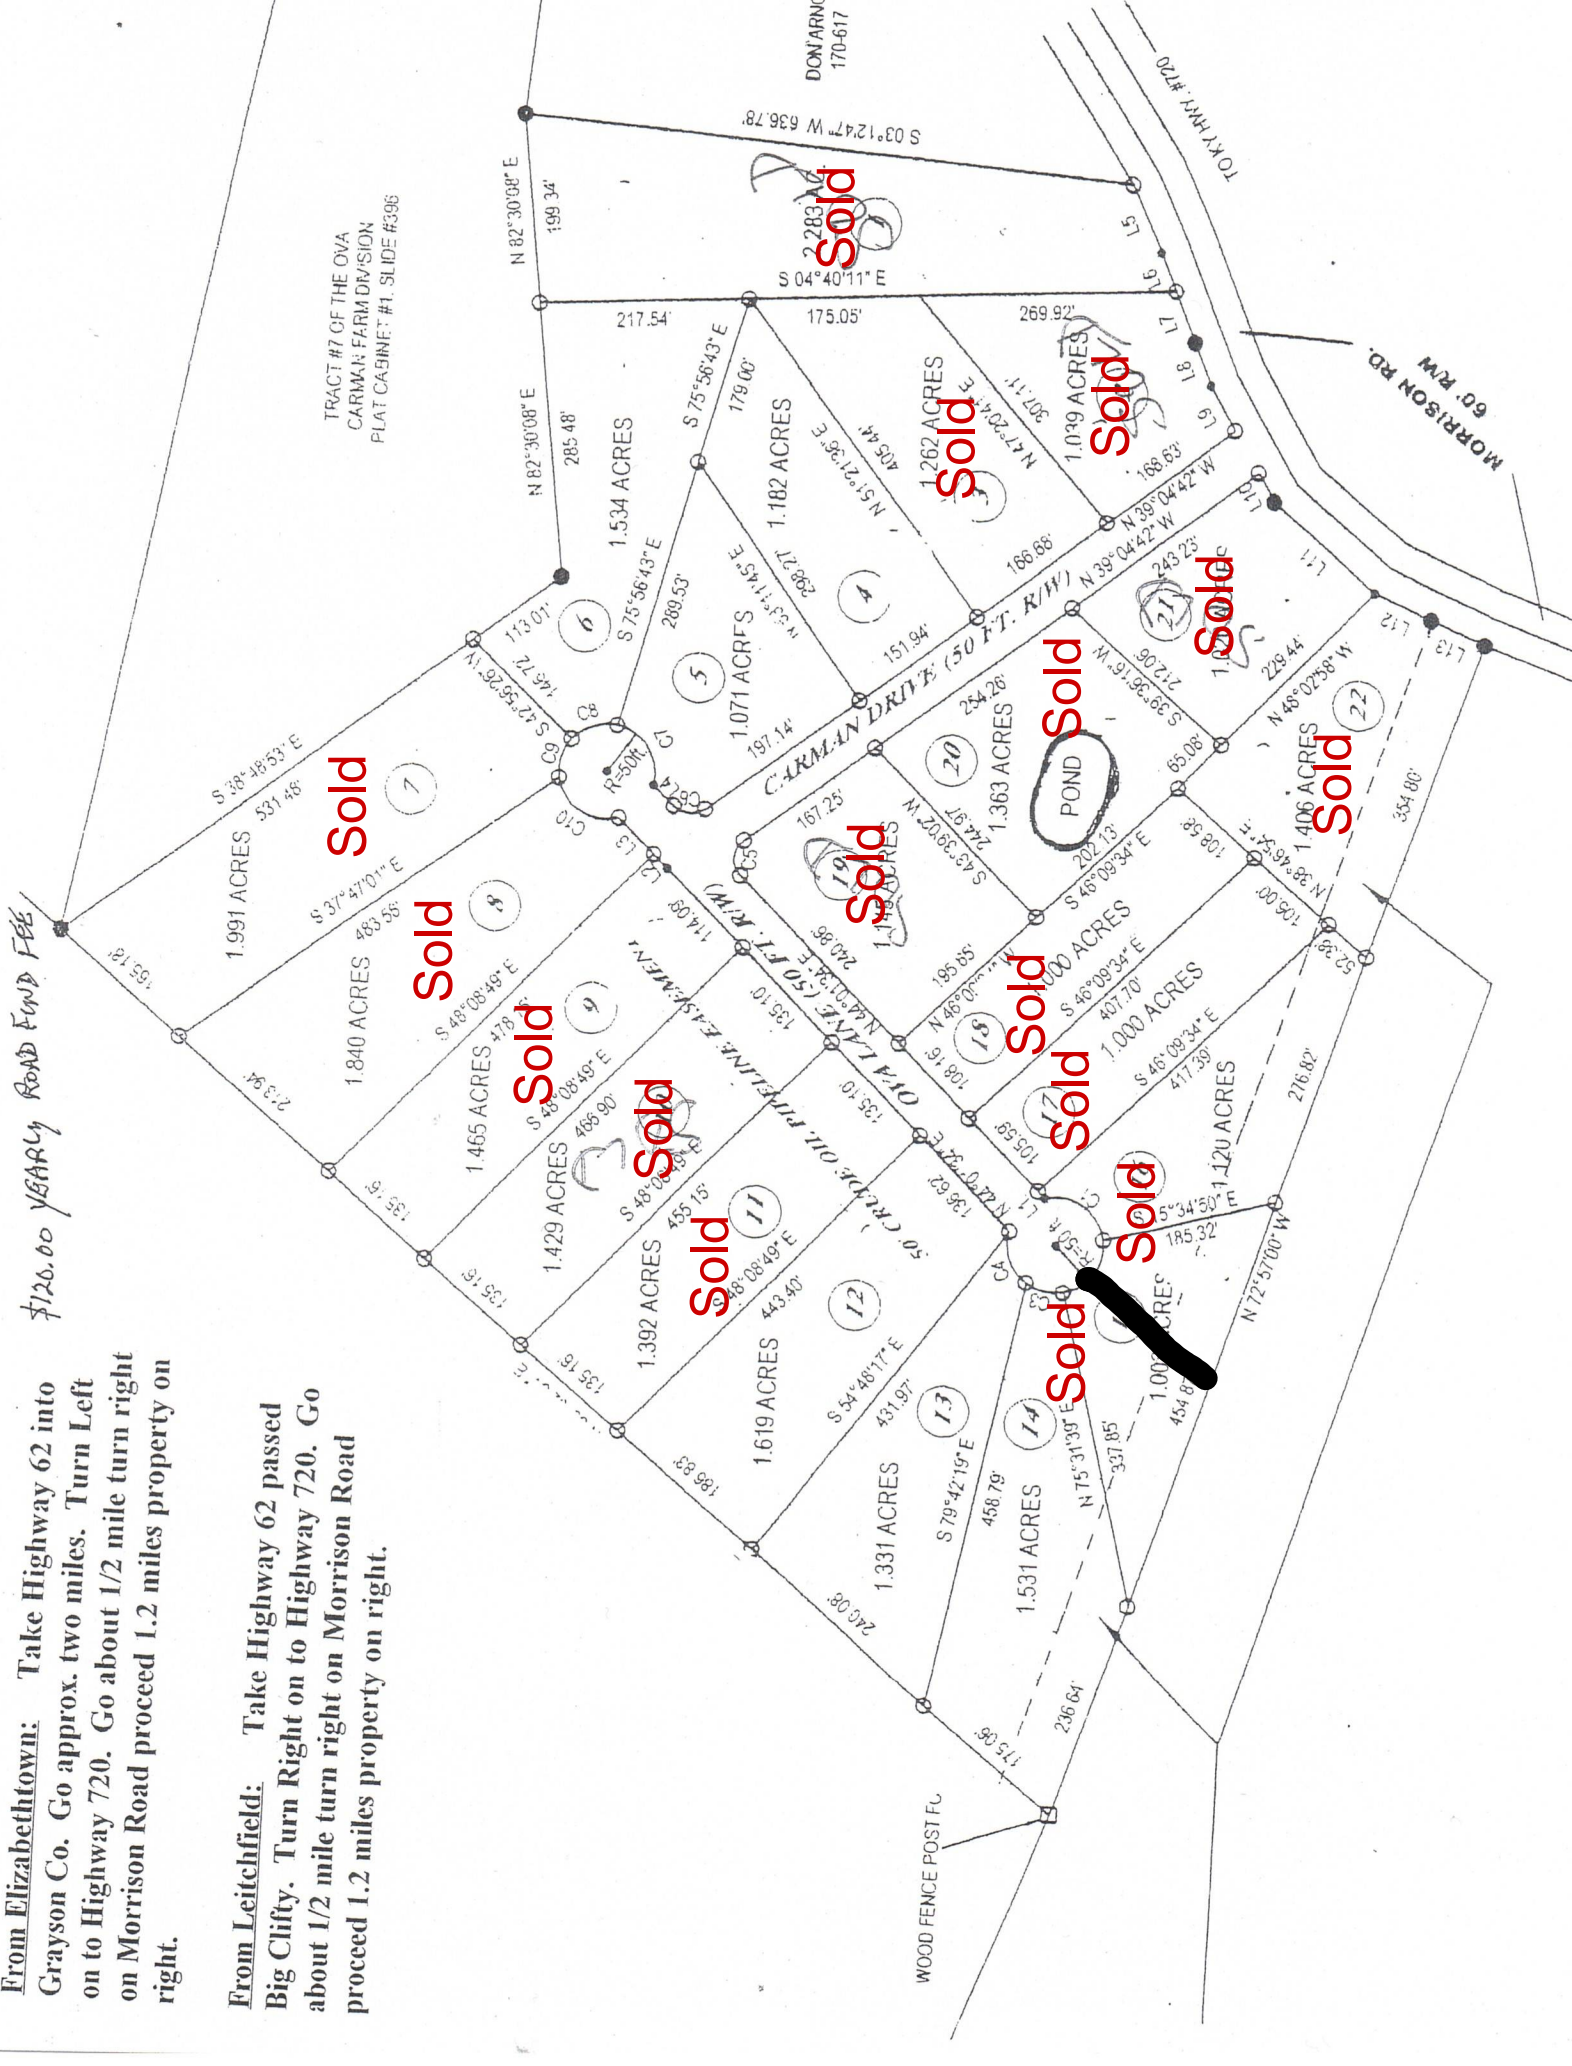

\$120.00 YEARLY ROAD FUND FEE

From Elizabethtown: Take Highway 62 into Grayson Co. Go approx. two miles. Turn Left on to Highway 720. Go about 1/2 mile turn right on Morrison Road proceed 1.2 miles property on right.

From Leitchfield: Take Highway 62 passed Big Clifty. Turn Right on to Highway 720. Go about 1/2 mile turn right on Morrison Road proceed 1.2 miles property on right.

TRACT #7 OF THE OVA
CARMAN FARM DIVISION
PLAT CABINET #1, SLIDE #396

DON ARNOLD
170-617

MORRISON RD.
60' R/W

TOKY HWY #720

WOOD FENCE POST FC

Sold

Sold

Sold

Sold

Sold

Sold

TRACT #7 OF THE OVA
CARMAN FARM DIVISION
PLAT CABINET #1, SLIDE #396